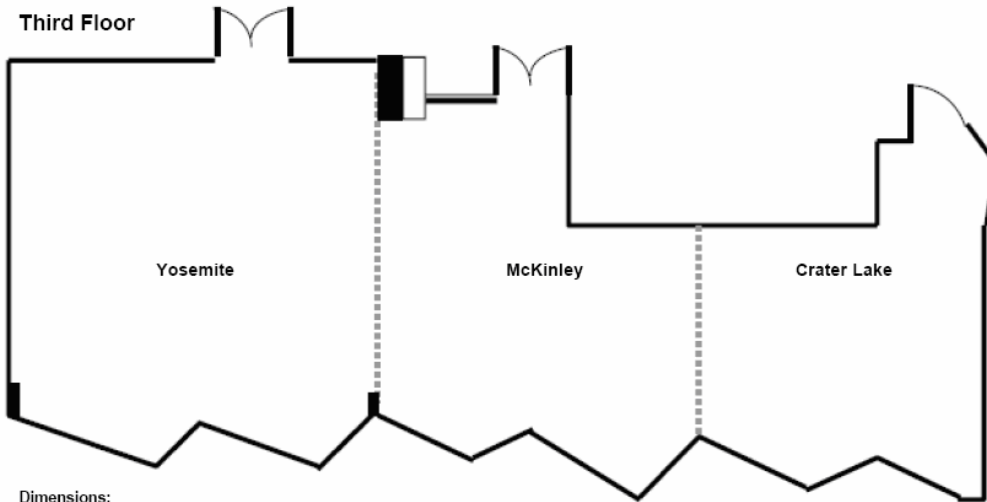

Evergreen Ballroom

Dimensions:
 Evergreen Ballroom 94' x 47' 4,418 Square Feet
 Sequoia 24' x 47' 1,128 Square Feet
 Glacier: 30' x 40' 1,360 Square Feet
 Yellowstone: 40' x 40' 1,600 Square Feet
 Doorway Width: 6'
 Ceiling Height: 14'

Third Floor

Dimensions:
 Yosemite: 30' x 26' 780 Square Feet
 McKinley: 30' x 24' 720 Square Feet
 Crater Lake: 30' x 16' 480 Square Feet

Carlsbad—Lower Level

Dimensions:
45'x32' 1,440 Square Feet

Parkside Room 2/F

Dimensions:
25'x27' 729 Square Feet

Executive Boardroom 5/F

Dimension:
840 Square Feet

Orcas 5/F

Dimensions:
359 Square Feet

San Juan—5/F

Dimensions:
359 Square Feet