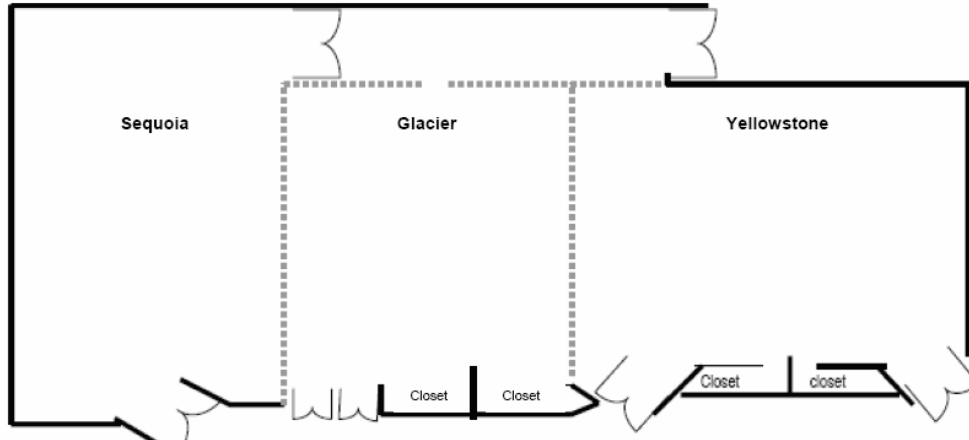

Evergreen Ballroom

Dimensions:
 Evergreen Ballroom 94' x 47' 4,418 Square Feet
 Sequoia 24' x 47' 1,128 Square Feet
 Glacier: 30' x 40' 1,360 Square Feet
 Yellowstone: 40' x 40' 1,600 Square Feet
 Doorway Width: 6'
 Ceiling Height: 14'

Third Floor

Dimensions:
 Yosemite: 30' x 26' 780 Square Feet
 McKinley: 30' x 24' 720 Square Feet
 Crater Lake: 30' x 16' 480 Square Feet

Carlsbad—Lower Level

Dimensions:
45'x32' 1,440 Square Feet

Parkside Room 2/F

Dimensions:
25'x27' 729 Square Feet

Executive Boardroom 5/F

Dimension:
840 Square Feet

Orcas 5/F

Dimensions:
359 Square Feet

San Juan—5/F

Dimensions:
359 Square Feet