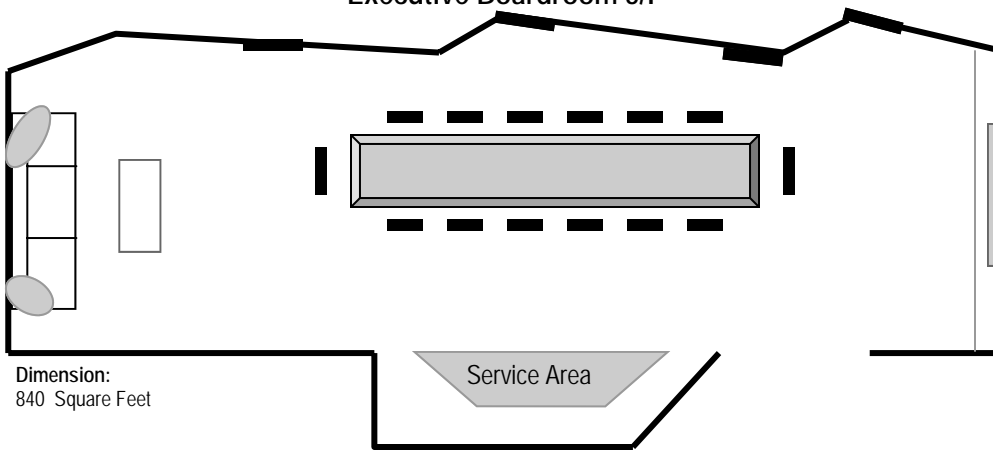

Evergreen Ballroom

Dimensions:
 Evergreen Ballroom 94' x 47' 4,418 Square Feet
 Sequoia 24' x 47' 1,128 Square Feet
 Glacier: 30' x 40' 1,360 Square Feet
 Yellowstone: 40' x 40' 1,600 Square Feet
 Doorway Width: 6'
 Ceiling Height: 14'

Third Floor

Dimensions:
 Yosemite: 30' x 26' 780 Square Feet
 McKinley: 30' x 24' 720 Square Feet
 Crater Lake: 30' x 16' 480 Square Feet

Carlsbad—Lower Level

Dimensions:
45'x32' 1,440 Square Feet

Parkside Room 2/F

Dimensions:
25'x27' 729 Square Feet

Executive Boardroom 5/F

Dimension:
840 Square Feet

Orcas 5/F

Dimensions:
359 Square Feet

San Juan—5/F

Dimensions:
359 Square Feet